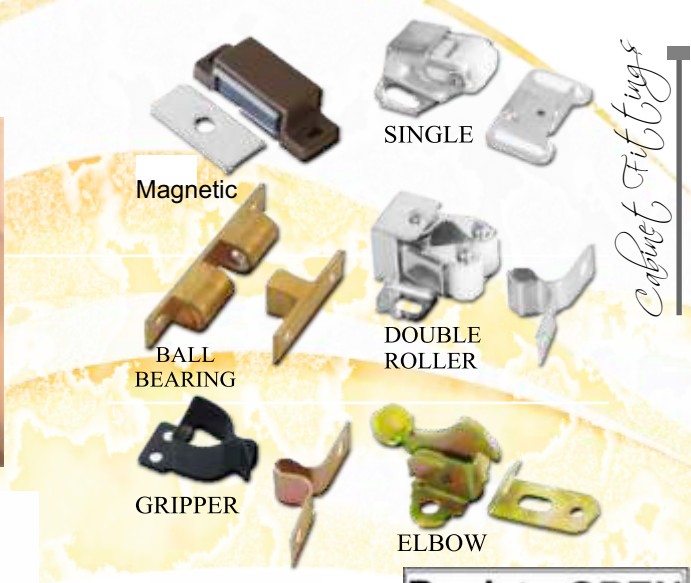

Vegetable Trays

Spice Trays

Magnetic

SINGLE

BALL BEARING

DOUBLE ROLLER

GRIPPER

ELBOW

Cabinet Fittings

Cupboard Door Softener

Push to OPEN

Catch Latch
FAST Shipping

Cutlery Tray

Wire Management

MOD

BR-4

M384

R-19

BR-2

BR-C

M28

BR-1

BR-5

Tilt Bin